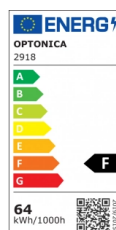

OPTONICA

Luce da Soffitto LED Rotonda Corpo Nero

Potenza **Colore della luce**

• 64W

Luce calda

Stamps

Specifiche tecniche

Numero di catalogo	2918
Brand	Optonica
Product Code	PD64-A2
Power	64W
Energy Consumption	64 kWh/1000h
Input voltage	AC: 175-260V
Flux	4800 lm
FLUX per watt	75lm/W
IP	20
Dimmable	No
Correlated Color Temperature	3000K
Light Color	Luce calda
Wattage Equivalent	268W
EAN Code	3800156629189
Energy Efficiency Label	F
Beam angle	120°

Power Factor	0.9
On/Off Cycles	25 000x
Instant On	0.1s
Operating Frequency	50-60 Hz
Temperature	-20°C / +40°C
Ra ≥	80
Life span	25 000 Hours
Color Code	830
Body Color	Black
LED Type	5630 SMD
Lumen maintenance at end of service life	70%
Size of product	φ800x50 mm
Size of package	840x60x840 mm
Size of Box	850x380x850 mm
Items per pack	1
Items per box	6
Material	PC
Gross weight	4,500 kg