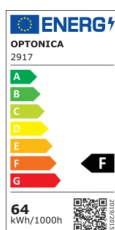

OPTONICA

Luce da Soffitto LED Rotonda Corpo Nero

Potenza **Colore della luce**

• 64W

Luce naturale

Stamps

Specifiche tecniche

Numero di catalogo	2917
Brand	Optonica
Product Code	PD64-A2
Power	64W
Energy Consumption	64 kWh/1000h
Input voltage	AC: 175-260V
Flux	4800 lm
FLUX per watt	75lm/W
IP	20
Dimmable	No
Correlated Color Temperature	4500K
Light Color	Luce naturale
Wattage Equivalent	268W
EAN Code	3800156629172
Energy Efficiency Label	F
Beam angle	120°

Power Factor	0.9
On/Off Cycles	25 000x
Instant On	0.1s
Operating Frequency	50-60 Hz
Temperature	-20°C / +40°C
Ra ≥	80
Life span	25 000 Hours
Color Code	845
Body Color	Black
LED Type	5630 SMD
Lumen maintenance at end of service life	70%
Size of product	φ800x50 mm
Size of package	840x60x840 mm
Size of Box	850x380x850 mm
Items per pack	1
Items per box	6
Material	PC
Gross weight	4,500 kg