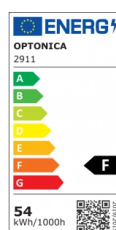

OPTONICA

Luce da Soffitto LED Corpo Bianco - Rotonda

Potenza **Colore della luce**

• 54W

Luce naturale

Stamps

Specifiche tecniche

| | |
|-------------------------------------|---------------|
| Numero di catalogo | 2911 |
| Brand | Optonica |
| Product Code | PD54-A2 |
| Power | 54W |
| Energy Consumption | 54 kWh/1000h |
| Input voltage | AC: 175-260V |
| Flux | 4050 lm |
| FLUX per watt | 75lm/W |
| IP | 20 |
| Dimmable | No |
| Correlated Color Temperature | 4500K |
| Light Color | Luce naturale |
| Wattage Equivalent | 230W |
| EAN Code | 3800156629110 |
| Energy Efficiency Label | F |
| Beam angle | 120° |

| | |
|---|----------------|
| Power Factor | 0.9 |
| On/Off Cycles | 25 000x |
| Instant On | 0.1s |
| Material | Plastic |
| Operating Frequency | 50-60 Hz |
| Temperature | -20°C / +40°C |
| Ra ≥ | 80 |
| Life span | 25 000 Hours |
| Color Code | 845 |
| Body Color | White |
| LED Type | 5630 SMD |
| Lumen maintenance at end of service life | 70% |
| Size of product | φ600x80 mm |
| Size of package | 650x60x650 mm |
| Size of Box | 660x380x665 mm |
| Items per pack | 1 |
| Items per box | 6 |
| Gross weight | 2,690 kg |