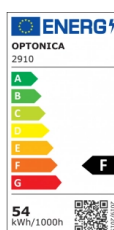

OPTONICA

Luce da Soffitto LED Corpo Nero - Rotonda

Potenza **Colore della luce**

• 54W

Luce calda

Stamps

Specifiche tecniche

Numero di catalogo	2910
Brand	Optonica
Product Code	PD54-A2
Power	54W
Energy Consumption	54 kWh/1000h
Input voltage	AC: 175-260V
Flux	4050 lm
FLUX per watt	75lm/W
IP	20
Dimmable	No
Correlated Color Temperature	3000K
Light Color	Luce calda
Wattage Equivalent	230W
EAN Code	3800156629103
Energy Efficiency Label	F
Beam angle	120°

Power Factor	0.9
On/Off Cycles	25 000x
Instant On	0.1s
Material	Plastic
Operating Frequency	50-60 Hz
Temperature	-20°C / +40°C
Ra ≥	80
Life span	25 000 Hours
Color Code	830
Body Color	Black
LED Type	5630 SMD
Lumen maintenance at end of service life	70%
Size of product	φ600x80 mm
Size of package	650x60x650 mm
Size of Box	660x380x665 mm
Items per pack	1
Items per box	6
Gross weight	2,690 kg