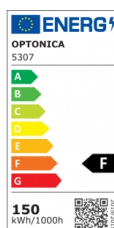

OPTONICA

Lampadina LED G4

Potenza **Colore della luce**

• 150W

Luce fredda

Stamps

Specifiche tecniche

Numero di catalogo	5307
Brand	Optonica
Product Code	FL150-A7
Power	150W
Input voltage	AC110-130V
Flux	12500lm
FLUX per watt	85m/W
IP	65
Dimmable	No
Correlated Color Temperature	6000K
Light Color	Luce fredda
Wattage Equivalent	653W
EAN Code	3800156653078
Energy Efficiency Label	F
Beam angle	120°
Power Factor	0.9
Power LED	150W
On/Off Cycles	25 000x

Instant On	0.1s
Material	Aluminium
Operating Frequency	50Hz
Temperature	-20°C / +40°C
Ra ≥	80
Life span	25 000 Hours
Color Code	860
LED Type	SMD
Lumen maintenance at end of service life	70%
Items per pack	1
Cable	1 m
Warranty	2 Years