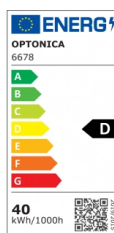

OPTONICA

Montaggio a stecche LED IP20

Potenza Colore della luce

- 40W

Luce naturale

Stamps

Specifiche tecniche

Numero di catalogo	6678
Brand	Optonica
Product Code	OT40-A4

Power	40W
Energy Consumption	40 kWh/1000h
Input voltage	AC220-240V
Flux	5360 lm
FLUX per watt	134 lm/W
IP	20
Dimmable	No
Correlated Color Temperature	4000K
Light Color	Luce naturale
EAN Code	3800156666788
Energy Efficiency Label	D
Beam angle	120°
Power Factor	0.5
On/Off Cycles	25 000x
Instant On	100% - 0.1s
Material	ALU+PC
Operating Frequency	50-60 Hz
Temperature	-20°C / +40°C

Ra ≥	80
Life span	25 000 Hours
Color Code	840
Lumen maintenance at end of service life	70%
Size of product	1200x70x20 mm
Size of package	1225x75x28 mm
Items per pack	1
Items per box	40
Gross weight	0,332 kg
Net weight	0,265 kg
Warranty	2 Years