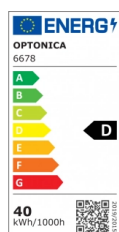

OPTONICA

Montaggio a stecche LED IP20

Potenza **Colore della luce**

- 40W

Luce naturale

Stamps

Specifiche tecniche

Numero di catalogo	6678
Brand	Optonica
Product Code	OT40-A4

Power	40W
Energy Consumption	40 kWh/1000h
Input voltage	AC220-240V
Flux	5360 lm
FLUX per watt	134 lm/W
IP	20
Dimmable	No
Correlated Color Temperature	4000K
Light Color	Luce naturale
EAN Code	3800156666788
Energy Efficiency Label	D
Beam angle	120°
Power Factor	0.5
On/Off Cycles	25 000x
Instant On	100% - 0.1s
Material	ALU+PC
Operating Frequency	50-60 Hz
Temperature	-20°C / +40°C

Ra ≥	80
Life span	25 000 Hours
Color Code	840
Lumen maintenance at end of service life	70%
Size of product	1220x69x25 mm
Size of package	1225x75x28 mm
Items per pack	1
Items per box	40
Gross weight	0,332 kg
Net weight	0,265 kg
Warranty	2 Years