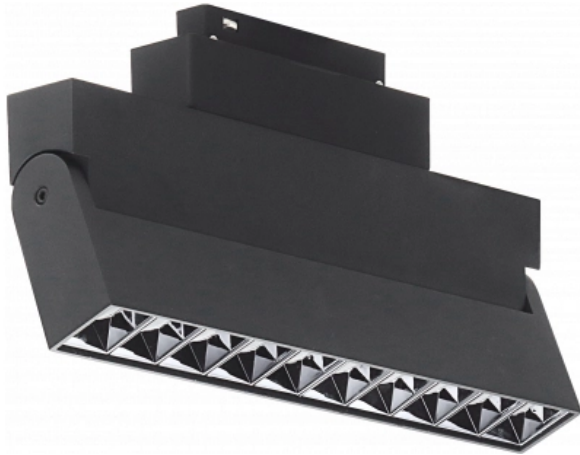

OPTONICA

Luce di Pista Magnetica Pieghevole 5-Teste

Potenza **Colore della luce**

• 20W

Luce naturale

Stamps

Specifiche tecniche

Numero di catalogo	5399
Brand	Optonica
Product Code	LN20-A4
Power	20W
Energy Consumption	20 kWh/1000h
Input voltage	DC48V
Flux	1600 lm
FLUX per watt	80lm/W
IP	20
Dimmable	No
Correlated Color Temperature	4000K
Light Color	Luce naturale
Wattage Equivalent	100W
EAN Code	3800156653993
Energy Efficiency Label	F
Beam angle	24°

Power LED	20W
On/Off Cycles	100 000x
Instant On	0.1s
Material	ALU+PC
Operating Frequency	50Hz
Temperature	-20°C / +40°C
Ra ≥	90
Life span	25 000 Hours
Color Code	840
Lumen maintenance at end of service life	70%
Size of product	270x34x95 mm
Size of package	285x155x38 mm
Size of Box	410x325x335 mm
Items per pack	1
Items per box	20
Gross weight	0,833 kg
Net weight	0,757 kg
Warranty	2 Years