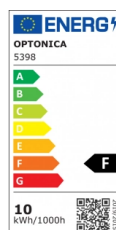

OPTONICA

Luce di Pista Magnetica LED

Potenza **Colore della luce**

- 10W

Luce naturale

Stamps

Specifiche tecniche

Numero di catalogo	5398
Brand	Optonica
Product Code	LN10-A4
Power	10W
Energy Consumption	10 kWh/1000h
Input voltage	DC48V
Flux	800lm
FLUX per watt	80lm/W
IP	20
Dimmable	No
Correlated Color Temperature	4000K
Light Color	Luce naturale
Wattage Equivalent	60W
EAN Code	3800156653986
Energy Efficiency Label	F
Beam angle	24°

Power LED	10W
On/Off Cycles	100 000x
Instant On	0.1s
Material	ALU+PC
Operating Frequency	50Hz
Temperature	-20°C / +40°C
Ra ≥	90
Life span	25 000 Hours
Color Code	840
Lumen maintenance at end of service life	70%
Size of product	137x34x95 mm
Size of package	155x155x38 mm
Size of Box	410x325x335 mm
Items per pack	1
Items per box	30
Gross weight	0,530 kg
Net weight	0,479 kg
Warranty	2 Years