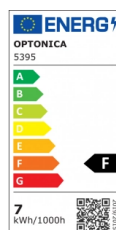

OPTONICA

Faro LED Magnetico 10-Teste

Potenza **Colore della luce**

- 7W

Luce naturale

Stamps

Specifiche tecniche

Numero di catalogo	5395
Brand	Optonica
Product Code	LN7-A4
Power	7W
Energy Consumption	7 kWh/1000h
Input voltage	DC48V
Flux	560 lm
FLUX per watt	80lm/W
IP	20
Dimmable	No
Correlated Color Temperature	4000K
Light Color	Luce naturale
Wattage Equivalent	45W
EAN Code	3800156653955
Energy Efficiency Label	F
Beam angle	15°

Power LED	7W
On/Off Cycles	100 000x
Instant On	0.1s
Operating Frequency	50Hz
Temperature	-20°C / +40°C
Ra ≥	90
Life span	25 000 Hours
Color Code	940
Lumen maintenance at end of service life	70%
Size of product	φ55x105 mm
Size of package	170x140x55 mm
Size of Box	530x300x300 mm
Items per pack	1
Items per box	30
Material	ALU + PC
Gross weight	0,349 kg
Net weight	0,289 kg
Warranty	2 Years