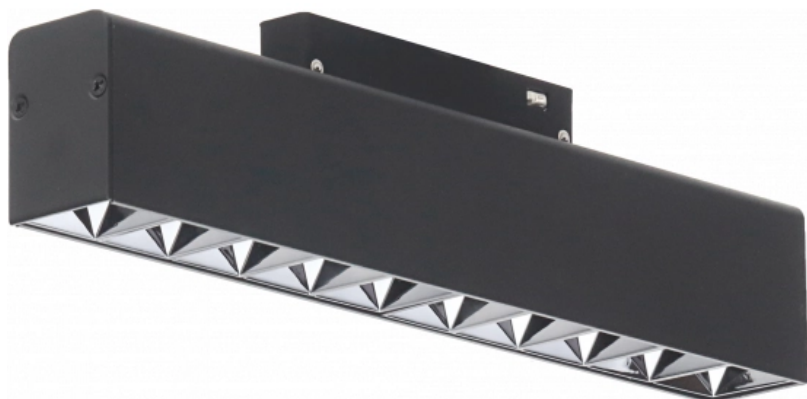

OPTONICA

Connettori a Leva

Potenza **Colore della luce**

• 20W

Luce naturale

Stamps

Specifiche tecniche

| | |
|-------------------------------------|---------------|
| Numero di catalogo | 5394 |
| Brand | Optonica |
| Product Code | LN20-A4 |
| Power | 20W |
| Energy Consumption | 20 kWh/1000h |
| Input voltage | DC48V |
| Flux | 1600 lm |
| FLUX per watt | 80lm/W |
| IP | 20 |
| Dimmable | No |
| Correlated Color Temperature | 4000K |
| Light Color | Luce naturale |
| Wattage Equivalent | 100W |
| EAN Code | 3800156653948 |
| Energy Efficiency Label | F |
| Beam angle | 24° |
| Power LED | 20W |
| On/Off Cycles | 100 000x |

| | |
|---|----------------|
| Instant On | 0.1s |
| Material | ALU+PC |
| Operating Frequency | 50Hz |
| Temperature | -20°C / +40°C |
| Ra ≥ | 80 |
| Life span | 25 000 Hours |
| Color Code | 840 |
| Lumen maintenance at end of service life | 70% |
| Size of product | 270x34x50.5 mm |
| Size of package | 290x73x38 mm |
| Size of Box | 405x335x255 mm |
| Items per pack | 1 |
| Items per box | 20 |
| Gross weight | 0,372 kg |
| Net weight | 0,322 kg |
| Warranty | 2 Years |