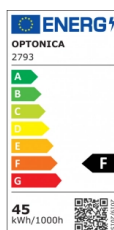

OPTONICA

Pannello LED 62*62 CM 1PCS/SCATOLA UGR<19

Potenza **Colore della luce**

• 45W

Luce calda

Stamps

Specifiche tecniche

Numero di catalogo	2793
Brand	Optonica
Product Code	DL45-A4
Power	45W
Energy Consumption	45 kWh/1000h
Input voltage	AC175-265V
Flux	3600 lm
FLUX per watt	80lm/W
IP	20
Dimmable	No
Correlated Color Temperature	2700K
Light Color	Luce calda
Wattage Equivalent	240W
EAN Code	3800156627932
Energy Efficiency Label	F
Beam angle	120°

On/Off Cycles	25 000x
Instant On	0.1s
Material	PC+Glass
Operating Frequency	50-60 Hz
Temperature	-20°C / +40°C
Ra ≥	80
Life span	25 000 Hours
Color Code	827
Body Color	White
Lumen maintenance at end of service life	70%
Size of product	615x615x9 mm
Size of package	630x30x675 mm
Size of Box	645x197x695 mm
Items per pack	6
Items per box	1
Gross weight	2,638 kg
Net weight	2,161 kg
Warranty	2 Years