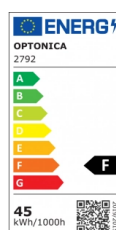

OPTONICA

Pannello LED 62*62 CM 1PCS/SCATOLA UGR<19

Potenza **Colore della luce**

- 45W

Luce naturale

Stamps

Specifiche tecniche

Numero di catalogo	2792
Brand	Optonica
Product Code	DL45-A4
Power	45W
Energy Consumption	45 kWh/1000h
Input voltage	AC175-265V
Flux	3600 lm
FLUX per watt	80lm/W
IP	20
Dimmable	No
Correlated Color Temperature	4500K
Light Color	Luce naturale
Wattage Equivalent	240W
EAN Code	3800156627925
Energy Efficiency Label	F
Beam angle	120°

On/Off Cycles	25 000x
Instant On	0.1s
Material	PC+Glass
Operating Frequency	50-60 Hz
Temperature	-20°C / +40°C
Ra ≥	80
Life span	25 000 Hours
Color Code	845
Body Color	White
Lumen maintenance at end of service life	70%
Size of product	615x615x9 mm
Size of package	630x30x675 mm
Size of Box	645x197x695 mm
Items per pack	6
Items per box	1
Gross weight	2,638 kg
Net weight	2,161 kg
Warranty	2 Years