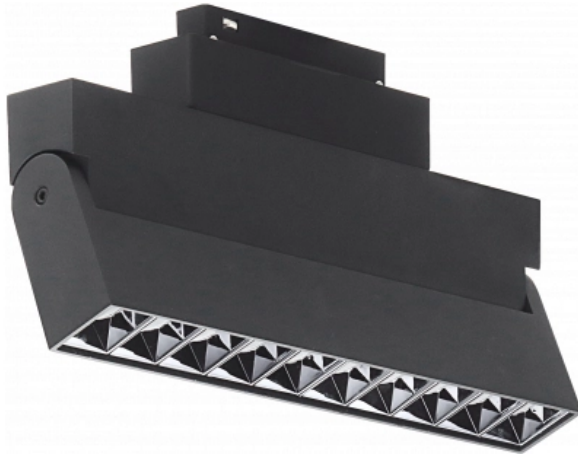

OPTONICA

Luce Magnetica Pieghevole 5-Teste

Potenza **Colore della luce**

• 20W

Luce calda

Stamps

Specifiche tecniche

Numero di catalogo	5348
Brand	Optonica
Product Code	LN20-A4
Power	20W
Energy Consumption	20 kWh/1000h
Input voltage	DC48V
Flux	1600 lm
FLUX per watt	80lm/W
IP	20
Dimmable	No
Correlated Color Temperature	3000K
Light Color	Luce calda
Wattage Equivalent	100W
EAN Code	3800156653481
Energy Efficiency Label	F
Beam angle	24°

Power LED	20W
On/Off Cycles	100 000x
Instant On	0.1s
Material	ALU+PC
Operating Frequency	50Hz
Temperature	-20°C / +40°C
Ra ≥	90
Life span	25 000 Hours
Color Code	830
Lumen maintenance at end of service life	70%
Size of product	270x34x95 mm
Size of package	285x155x38 mm
Size of Box	410x325x335 mm
Items per pack	1
Items per box	20
Gross weight	0,829 kg
Net weight	0,748 kg
Warranty	2 Years