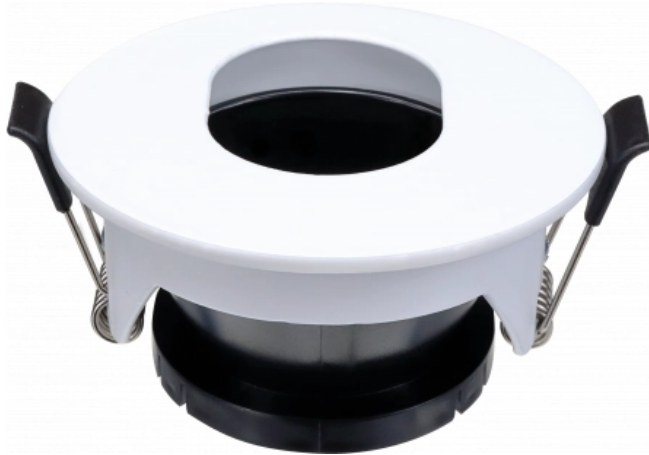

OPTONICA

Faretto ALU Max 35W

Colore della luce

Nessuna

Stamps

Specifiche tecniche

Numero di catalogo	2037
Product Code	OT1-A2
Socket	GU10
IP	20
Light Color	Nessuna

EAN Code	3800156620377
Instant On	0.1s
Material	ALU+PC
Temperature	-20°C / +40°C
Life span	25 000 Hours
Body Color	White
Size of product	φ80x42 mm
Size of package	85x50x85 mm
Size of Box	450x185x247 mm
Items per pack	1
Items per box	50
Frequency	50/60Hz
Maximum Power	35W
Gross weight	0,075 kg
Net weight	0,0625 kg
Warranty	2 Years