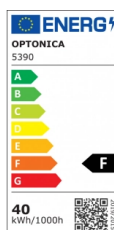

OPTONICA

Luce Lineare LED Wallwasher Per Binari

Potenza **Colore della luce**

- 40W

Luce naturale

Stamps

Specifiche tecniche

Numero di catalogo	5390
Brand	Optonica
Product Code	LN40-A4
Power	40W
Energy Consumption	40 kWh/1000h
Input voltage	AC200-240V
Flux	3600 lm
FLUX per watt	90lm/W
IP	20
Dimmable	No
Correlated Color Temperature	4000K
Light Color	Luce naturale
EAN Code	3800156653900
Energy Efficiency Label	F
Beam angle	24°
On/Off Cycles	25 000x

Instant On	0.1s
Operating Frequency	50-60 Hz
Temperature	-20°C / +40°C
Ra ≥	80
Life span	25 000 Hours
Color Code	840
Body Color	Black
Lumen maintenance at end of service life	70%
Size of product	905x40x90 mm
Items per pack	1
Items per box	6
Material	Aluminium
Gross weight	1,757 kg
Net weight	1,569 kg
Warranty	3 Years