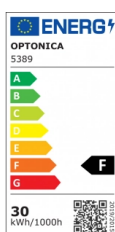

OPTONICA

Luce Lineare LED Wallwasher Per Binari

Potenza **Colore della luce**

- 30W

Luce naturale

Stamps

Specifiche tecniche

Numero di catalogo	5389
Brand	Optonica
Product Code	LN30-A3
Power	30W
Energy Consumption	30 kWh/1000h
Input voltage	AC200-240V
Flux	2700 lm
FLUX per watt	90lm/W
IP	20
Dimmable	No
Correlated Color Temperature	4000K
Light Color	Luce naturale
EAN Code	3800156653894
Energy Efficiency Label	F
Beam angle	24°
On/Off Cycles	25 000x

Instant On	0.1s
Operating Frequency	50-60 Hz
Temperature	-20°C / +40°C
Ra ≥	80
Life span	25 000 Hours
Color Code	840
Body Color	Black
Lumen maintenance at end of service life	70%
Size of product	610x40x90 mm
Items per pack	1
Items per box	6
Material	Aluminium
Gross weight	1,291 kg
Net weight	1,153 kg
Warranty	3 Years