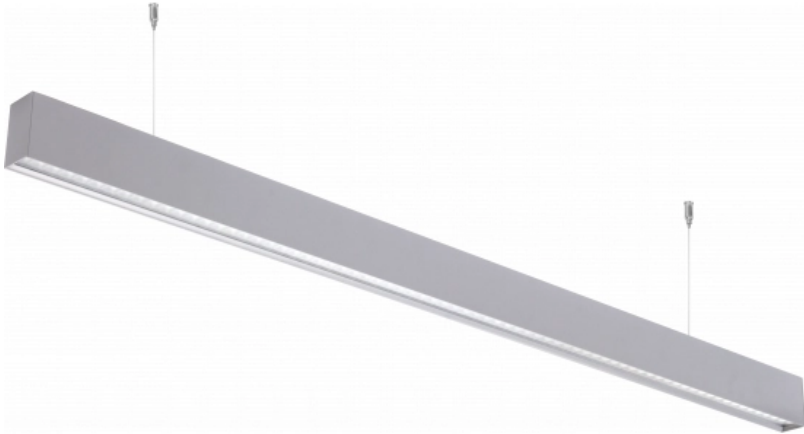

OPTONICA

Luci Lineari Sospese a LED Collegabili UGR<19

Potenza **Colore della luce**

• 50W

Luce naturale

Stamps

Specifiche tecniche

Numero di catalogo	5387
Brand	Optonica
Product Code	LN50-A4
Power	50W
Energy Consumption	50 kWh/1000h
Input voltage	AC220-240V
Flux	4500 lm
FLUX per watt	90lm/W
IP	20
Dimmable	No
Correlated Color Temperature	4000K
Light Color	Luce naturale
EAN Code	3800156653870
Energy Efficiency Label	F
Beam angle	60°
On/Off Cycles	25 000x

Instant On	0.1s
Material	Aluminium
Operating Frequency	50-60 Hz
Temperature	-20°C / +40°C
Ra ≥	80
Life span	25 000 Hours
Color Code	840
Body Color	Silver
Lumen maintenance at end of service life	70%
Size of product	1200x35x67 mm
Size of package	1430x80x45 mm
Items per pack	1
Items per box	6
Color Of The Shell	Silver
Gross weight	2,202 kg
Net weight	1,996 kg
Warranty	5 Years