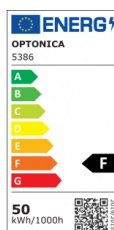

OPTONICA

Luci Lineari Sospese a LED Collegabili UGR<19

Potenza **Colore della luce**

- 50W

Luce naturale

Stamps

Specifiche tecniche

Numero di catalogo	5386
Brand	Optonica
Product Code	LN50-A4
Power	50W
Energy Consumption	50 kWh/1000h
Input voltage	AC220-240V
Flux	4500 lm
FLUX per watt	90lm/W
IP	20
Dimmable	No
Correlated Color Temperature	4000K
Light Color	Luce naturale
EAN Code	3800156653863
Energy Efficiency Label	F
Beam angle	60°
On/Off Cycles	25 000x

Instant On	0.1s
Material	Aluminium
Operating Frequency	50-60 Hz
Temperature	-20°C / +40°C
Ra ≥	80
Life span	25 000 Hours
Color Code	840
Body Color	Black
Lumen maintenance at end of service life	70%
Size of product	1200x35x67 mm
Size of package	1430x80x45 mm
Items per pack	1
Items per box	6
Color Of The Shell	Black
Gross weight	2,202 kg
Net weight	1,996 kg
Warranty	5 Years