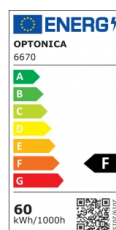

OPTONICA

Luce Impermeabile LED Con Sensore

Potenza **Colore della luce**

• 60W

Luce fredda

Stamps

Specifiche tecniche

Numero di catalogo	6670
Brand	Optonica
Product Code	OT60-A2
Power	60W
Energy Consumption	60 kWh/1000h
Input voltage	AC220-240V
Flux	5700 lm
FLUX per watt	95 lm/W
IP	65
Dimmable	No
Correlated Color Temperature	6000K
Light Color	Luce fredda
EAN Code	3800156666702
Energy Efficiency Label	F
Beam angle	180°
Power Factor	0.95

On/Off Cycles	25 000x
Instant On	0.1s
Material	Aluminium
Temperature	-20°C / +40°C
Life span	25 000 Hours
Color Code	860
Lumen maintenance at end of service life	70%
Size of product	1500x110x70 mm
Size of Box	1535x215x320 mm
Items per pack	1
Items per box	8
Gross weight	2,188 kg
Net weight	1,7645 kg
Warranty	2 Years