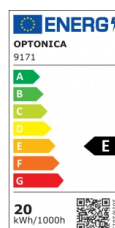

OPTONICA

Lampione LED

Potenza **Colore della luce**

• 20W

Luce fredda

Stamps

Specifiche tecniche

Numero di catalogo	9171
Brand	Optonica
Product Code	SL20-A1
Power	20W
Energy Consumption	20 kWh/1000h
Input voltage	AC220-240V
Flux	2000 lm
FLUX per watt	100lm/W
IP	65
Dimmable	No
Correlated Color Temperature	6000K
Light Color	Luce fredda
Wattage Equivalent	126W
EAN Code	3800156691711
Energy Efficiency Label	E
Beam angle	120°
Power Factor	0.9
Power LED	20W

On/Off Cycles	35 000x
Instant On	0.2s
Material	Aluminium
Operating Frequency	50-60 Hz
Temperature	-20°C / +40°C
Ra ≥	70
Life span	25 000 Hours
Color Code	860
Lumen maintenance at end of service life	70%
Size of product	300x105x50 mm
Items per pack	1
Items per box	20
Protection Class	II
Gross weight	0,780 kg
Net weight	0,623 kg
Warranty	2 Years