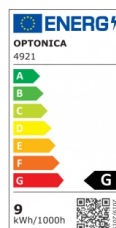

OPTONICA

Striscia LED 4040 60 SMD/m

Potenza

- 10W/m

Colore della luce

Luce fredda

Stamps

Specifiche tecniche

| | |
|-------------------------------------|---------------|
| Numero di catalogo | 4921 |
| Brand | Optonica |
| Product Code | ST4040-A1 |
| Power | 10W/m |
| Energy Consumption | 10 kWh/1000h |
| Input voltage | DC12V |
| Flux | 650 lm |
| IP | 44 |
| Dimmable | No |
| Correlated Color Temperature | 6000K |
| Light Color | Luce fredda |
| EAN Code | 3800156649217 |
| Energy Efficiency Label | G |
| Beam angle | 120° |
| On/Off Cycles | 25 000x |
| Instant On | 0.1s |

| | |
|---|---------------|
| Operating Frequency | 50-60 Hz |
| Temperature | -20°C / +40°C |
| Life span | 25 000 Hours |
| Color Code | 860 |
| LED Type | 4040 |
| Lumen maintenance at end of service life | 70% |
| Size of product | 10x2 mm |
| Size of package | 155x190 mm |
| Material | Flex PCB |
| Gross weight | 0,121 kg |
| Net weight | 0,109 kg |
| Warranty | 2 Years |