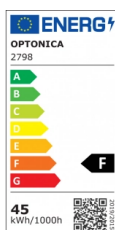

OPTONICA

Pannello LED 62x62 CRI 95+ 6PCS/SCATOLA

Potenza **Colore della luce**

- 45W

Luce naturale

Stamps

Specifiche tecniche

Numero di catalogo	2798
Brand	Optonica
Product Code	DL45-A4
Power	45W
Energy Consumption	45 kWh/1000h
Input voltage	AC175-265V
Flux	3600 lm
FLUX per watt	80 lm/W
IP	20
Dimmable	No
Correlated Color Temperature	4500K
Light Color	Luce naturale
Wattage Equivalent	240W
EAN Code	3800156627987
Energy Efficiency Label	F
Beam angle	120°

On/Off Cycles	25 000x
Instant On	0.1s
Material	PC+Glass
Operating Frequency	50-60 Hz
Temperature	-20°C / +40°C
Ra ≥	95
Life span	25 000 Hours
Color Code	945
Body Color	White
Lumen maintenance at end of service life	70%
Size of product	615x615x9 mm
Items per pack	6
Gross weight	1,950 kg
Net weight	1,930 kg
Warranty	2 Years