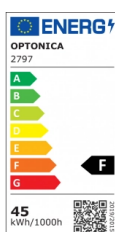

OPTONICA

Pannello LED 62x62 CRI 95+ 6PCS/SCATOLA

Potenza **Colore della luce**

• 45W

Luce fredda

Stamps

Specifiche tecniche

Numero di catalogo	2797
Brand	Optonica
Product Code	DL45-A4
Power	45W
Energy Consumption	45 kWh/1000h
Input voltage	AC175-265V
Flux	3600 lm
FLUX per watt	80 lm/W
IP	20
Dimmable	No
Correlated Color Temperature	6000K
Light Color	Luce fredda
Wattage Equivalent	240W
EAN Code	3800156627970
Energy Efficiency Label	F
Beam angle	120°

On/Off Cycles	25 000x
Instant On	0.1s
Material	PC+Glass
Operating Frequency	50-60 Hz
Temperature	-20°C / +40°C
Ra ≥	95
Life span	25 000 Hours
Color Code	960
Body Color	White
Lumen maintenance at end of service life	70%
Size of product	615x615x9 mm
Items per pack	6
Gross weight	2,150 kg
Net weight	2,130 kg
Warranty	2 Years