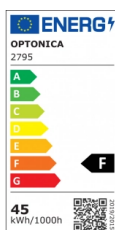

OPTONICA

Pannello LED 62x62 UGR<19 6PCS/SCATOLA

Potenza **Colore della luce**

- 45W

Luce naturale

Stamps

Specifiche tecniche

Numero di catalogo	2795
Brand	Optonica
Product Code	DL45-A4
Power	45W
Energy Consumption	45 kWh/1000h
Input voltage	AC175-265V
Flux	3600 lm
FLUX per watt	80 lm/W
IP	20
Dimmable	No
Correlated Color Temperature	4500K
Light Color	Luce naturale
Wattage Equivalent	240W
EAN Code	3800156627956
Energy Efficiency Label	F
Beam angle	120°

On/Off Cycles	25 000x
Instant On	0.1s
Operating Frequency	50-60 Hz
Temperature	-20°C / +40°C
Ra ≥	80
Life span	25 000 Hours
Weight of Product	2.680 kg.
Color Code	845
Body Color	White
Lumen maintenance at end of service life	70%
Size of product	615x615x9 mm
Size of package	675x150x147 mm
Items per pack	6
Material	Plastic+ALU
Gross weight	2,303 kg
Net weight	2,000 kg
Warranty	2 Years