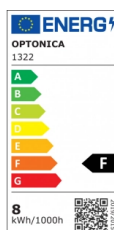

OPTONICA

Candela LED ST64 8W Vetro Dorato Dimmerabile

Potenza **Colore della luce**

• 8W

Luce calda

Stamps

Specifiche tecniche

Numero di catalogo	1322
Brand	Optonica
Product Code	SP8-A6
Socket	E27
Power	8W
Energy Consumption	8 kWh/1000h
Input voltage	AC220-240V
Flux	700 lm
FLUX per watt	88lm/W
IP	20
Dimmable	Yes
Correlated Color Temperature	2800K
Light Color	Luce calda
Wattage Equivalent	47W
EAN Code	3800156613225
Energy Efficiency Label	F

Beam angle	360°
On/Off Cycles	25 000x
Instant On	0.1s
Material	Glass
Temperature	-20°C / +40°C
Ra ≥	80
Color Code	825
Lumen maintenance at end of service life	70%
Size of product	ø64x140 mm
Size of package	66x150 mm
Items per pack	1
Items per box	100
Frequency	50/60Hz
Gross weight	0,070 kg
Net weight	0,050 kg
Warranty	2 Years