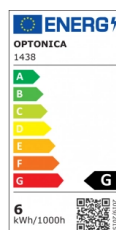

OPTONICA

Lampadina LED R50 E14

Potenza **Colore della luce**

• 6W

Luce fredda

Stamps

Specifiche tecniche

Numero di catalogo	1438
Brand	Optonica
Product Code	SP6-A8
Socket	E14
Power	6W
Energy Consumption	6 kWh/1000h
Input voltage	AC175-265V
Flux	450 lm
FLUX per watt	75lm/W
IP	20
Dimmable	No
Correlated Color Temperature	6000K
Light Color	Luce fredda
Wattage Equivalent	48W
EAN Code	3800156614383
Energy Efficiency Label	G

Beam angle	180°
Power Factor	0.5
Power LED	6W
On/Off Cycles	25 000x
Instant On	0.2s
Material	ALU+PC
Operating Frequency	50-60 Hz
Temperature	-20°C / +40°C
Ra ≥	80
Life span	25 000 Hours
Color Code	860
Lumen maintenance at end of service life	70%
Size of product	50x85 mm
Size of package	90x50x50 mm
Size of Box	525x275x195 mm
Items per pack	1
Items per box	100
Candela	72 cd