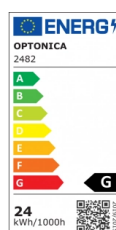

OPTONICA

Mini Pannello LED Rotondo Edizione Home

Potenza **Colore della luce**

• 24W

Luce fredda

Stamps

Specifiche tecniche

Numero di catalogo	2482
Brand	Optonica
Product Code	DL24-B1
Power	24W
Energy Consumption	24 kWh/1000h
Input voltage	AC185-260V
Flux	1700 lm
FLUX per watt	70lm/W
IP	20
Dimmable	No
Correlated Color Temperature	6000K
Light Color	Luce fredda
EAN Code	3800156624825
Energy Efficiency Label	G
Beam angle	120°
On/Off Cycles	25 000x

Instant On	0.1s
Material	Aluminium
Operating Frequency	50-60 Hz
Temperature	-20°C / +40°C
Ra ≥	80
Life span	25 000 Hours
Color Code	860
Body Color	White
Lumen maintenance at end of service life	70%
Size of product	Φ297x15 mm
Size of package	305x30x340 mm
Size of Box	320x315x355 mm
Items per pack	1
Items per box	10
Color Of The Shell	White
Gross weight	0,475 kg
Net weight	0,365 kg
Warranty	2 Years