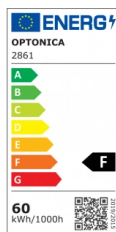

OPTONICA

Luce da Soffitto LED 3000-6000K Cambiando Colori 60W

Potenza

- 60W

Colore della luce

Cambio colore
3000K - 6000K

Stamps

Specifiche tecniche

Numero di catalogo	2861
Brand	Optonica
Product Code	DL60-B5
Power	60W
Energy Consumption	60 kWh/1000h
Input voltage	AC185-265V
Flux	4500 lm
IP	20
Dimmable	Yes
Correlated Color Temperature	3000K-6000K
Light Color	Cambio colore 3000K - 6000K
EAN Code	3800156628618
Energy Efficiency Label	G
Beam angle	120°

Power Factor	0.9
On/Off Cycles	25 000x
Instant On	0.1s
Operating Frequency	50-60 Hz
Temperature	-20°C / +40°C
Ra ≥	80
Life span	25 000 Hours
Color Code	826-860
Body Color	White
Lumen maintenance at end of service life	70%
Size of product	530x70 mm
Size of package	560x75x560 mm
Size of Box	580x580x400 mm
Items per pack	1
Items per box	10
Material	Plastic+ALU
Gross weight	2,200 kg
Net weight	1,750 kg