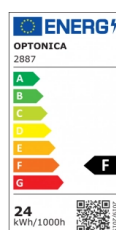

OPTONICA

Luce da Soffitto LED Allstar Edizione Home

Potenza **Colore della luce**

• 24W

Luce calda

Stamps

Specifiche tecniche

Numero di catalogo	2887
Brand	Optonica
Product Code	DL24-B1
Power	24W
Energy Consumption	24 kWh/1000h
Input voltage	AC175-265V
Flux	1990 Lm
FLUX per watt	83lm/W
IP	20
Dimmable	No
Correlated Color Temperature	3000K
Light Color	Luce calda
EAN Code	3800156628878
Energy Efficiency Label	F
Beam angle	120°
On/Off Cycles	25 000x

Instant On	0.1s
Operating Frequency	50-60 Hz
Temperature	-20°C / +40°C
Ra ≥	80
Life span	25 000 Hours
Color Code	826
Lumen maintenance at end of service life	70%
Size of product	350x350 mm
Size of package	385x74x385mm
Size of Box	510x510x780 mm
Items per pack	1
Items per box	20
Gross weight	0,722 kg
Net weight	0,520 kg
Warranty	2 Years