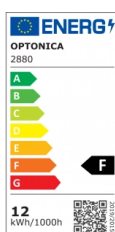

OPTONICA

Luce da Soffitto LED Allstar Edizione Home

Potenza **Colore della luce**

- 12W

Luce naturale

Stamps

Specifiche tecniche

Numero di catalogo	2880
Brand	Optonica
Product Code	DL12-B1
Power	12W
Energy Consumption	12 kWh/1000h
Input voltage	AC175-265V
Flux	880 lm
FLUX per watt	74 lm/W
IP	20
Dimmable	No
Correlated Color Temperature	4500K
Light Color	Luce naturale
EAN Code	3800156628809
Energy Efficiency Label	F
Beam angle	120°
On/Off Cycles	25 000x

Instant On	0.1s
Operating Frequency	50-60 Hz
Temperature	-20°C / +40°C
Ra ≥	80
Life span	25 000 Hours
Color Code	845
Lumen maintenance at end of service life	70%
Size of product	230x230 mm
Size of package	265x66x265 mm
Size of Box	510x510x780 mm
Items per pack	1
Items per box	20
Gross weight	0,373 kg
Net weight	0,255 kg
Warranty	2 Years