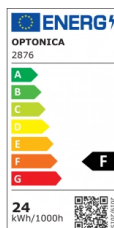

OPTONICA

Luce da Soffitto LED Edizione Home

Potenza   **Colore della luce**

• 24W

Luce fredda

Stamps