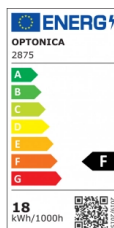

OPTONICA

Luce da Soffitto LED Edizione Home

Potenza **Colore della luce**

• 18W

Luce calda

Stamps

Specifiche tecniche

Numero di catalogo	2875
Brand	Optonica
Product Code	DL18-B1
Power	18W
Energy Consumption	18 kWh/1000h
Input voltage	AC175-265V
Flux	1550 Lm
FLUX per watt	87lm/W
IP	20
Dimmable	No
Correlated Color Temperature	3000K
Light Color	Luce calda
EAN Code	3800156628755
Energy Efficiency Label	F
Beam angle	120°
On/Off Cycles	25 000x

Instant On	0.1s
Operating Frequency	50-60 Hz
Temperature	-20°C / +40°C
Ra ≥	80
Life span	25 000 Hours
Color Code	827
Lumen maintenance at end of service life	70%
Size of product	300x300 mm
Size of package	334x73.5x334 mm
Size of Box	510x510x780 mm
Items per pack	1
Items per box	20
Gross weight	0,518 kg
Net weight	0,352 kg
Warranty	2 Years