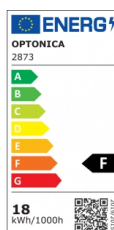

OPTONICA

Luce da Soffitto LED Edizione Home

Potenza **Colore della luce**

• 18W

Luce fredda

Stamps

Specifiche tecniche

Numero di catalogo	2873
Brand	Optonica
Product Code	DL18-B1
Power	18W
Energy Consumption	18 kWh/1000h
Input voltage	AC175-265V
Flux	1550 Lm
FLUX per watt	87lm/W
IP	20
Dimmable	No
Correlated Color Temperature	6000K
Light Color	Luce fredda
EAN Code	3800156628731
Energy Efficiency Label	F
Beam angle	120°
On/Off Cycles	25 000x

Instant On	0.1s
Operating Frequency	50-60 Hz
Temperature	-20°C / +40°C
Ra ≥	80
Life span	25 000 Hours
Color Code	860
Lumen maintenance at end of service life	70%
Size of product	300x300 mm
Size of package	334x73.5x334 mm
Size of Box	510x510x780 mm
Items per pack	1
Items per box	20
Gross weight	0,518 kg
Net weight	0,352 kg
Warranty	2 Years