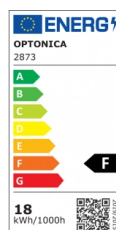

OPTONICA

Luce da Soffitto LED Edizione Home

Potenza **Colore della luce**

• 18W

Luce fredda

Stamps

Specifiche tecniche

Numero di catalogo	2873
Brand	Optonica
Product Code	DL18-B1
Power	18W
Energy Consumption	18 kWh/1000h
Input voltage	AC175-265V
Flux	1550 Lm
FLUX per watt	87lm/W
IP	20
Dimmable	No
Correlated Color Temperature	6000K
Light Color	Luce fredda
EAN Code	3800156628731
Energy Efficiency Label	F
Beam angle	120°
On/Off Cycles	25 000x

Instant On	0.1s
Operating Frequency	50-60 Hz
Temperature	-20°C / +40°C
Ra ≥	80
Life span	25 000 Hours
Color Code	860
Lumen maintenance at end of service life	70%
Size of product	300x300 mm
Size of package	334x73.5x334 mm
Size of Box	510x510x780 mm
Items per pack	1
Items per box	20
Gross weight	0,518 kg
Net weight	0,352 kg
Warranty	2 Years