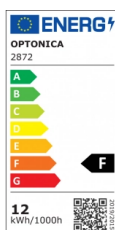

OPTONICA

Luce da Soffitto LED Edizione Home

Potenza **Colore della luce**

• 12W

Luce calda

Stamps

Specifiche tecniche

Numero di catalogo	2872
Brand	Optonica
Product Code	DL12-B1
Power	12W
Energy Consumption	12 kWh/1000h
Input voltage	AC175-265V
Flux	880 lm
FLUX per watt	74 lm/W
IP	20
Dimmable	No
Correlated Color Temperature	3000K
Light Color	Luce calda
EAN Code	3800156628724
Energy Efficiency Label	F
Beam angle	120°
On/Off Cycles	25 000x

Instant On	0.1s
Operating Frequency	50-60 Hz
Temperature	-20°C / +40°C
Ra ≥	80
Life span	25 000 Hours
Color Code	828
Lumen maintenance at end of service life	70%
Size of product	230x230 mm
Size of package	265x66x265 mm
Size of Box	510x510x780 mm
Items per pack	1
Items per box	20
Gross weight	0,373 kg
Net weight	0,255 kg
Warranty	2 Years