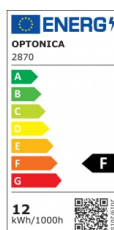

OPTONICA

Luce da Soffitto LED Edizione Home

Potenza **Colore della luce**

• 12W

Luce fredda

Stamps

Specifiche tecniche

Numero di catalogo	2870
Brand	Optonica
Product Code	DL12-B1
Power	12W
Energy Consumption	12 kWh/1000h
Input voltage	AC175-265V
Flux	880 lm
FLUX per watt	74 lm/W
IP	20
Dimmable	No
Correlated Color Temperature	6000K
Light Color	Luce fredda
EAN Code	3800156628700
Energy Efficiency Label	F
Beam angle	120°
On/Off Cycles	25 000x

Instant On	0.1s
Operating Frequency	50-60 Hz
Temperature	-20°C / +40°C
Ra ≥	80
Life span	25 000 Hours
Color Code	860
Lumen maintenance at end of service life	70%
Size of product	230x230 mm
Size of package	265x66x265 mm
Size of Box	510x510x780 mm
Items per pack	1
Items per box	20
Gross weight	0,373 kg
Net weight	0,255 kg
Warranty	2 Years