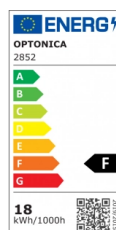

OPTONICA

Luce da Soffitto LED Allstar

Potenza **Colore della luce**

• 18W

Luce fredda

Stamps

Specifiche tecniche

Numero di catalogo	2852
Brand	Optonica
Product Code	DL18-B1
Power	18W
Energy Consumption	18 kWh/1000h
Input voltage	AC175-265V
Flux	1550 Lm
FLUX per watt	86lm/W
IP	20
Dimmable	No
Correlated Color Temperature	6000K
Light Color	Luce fredda
EAN Code	3800156628526
Energy Efficiency Label	F
Beam angle	120°
On/Off Cycles	25 000x

Instant On	0.1s
Operating Frequency	50-60 Hz
Temperature	-20°C / +40°C
Ra ≥	80
Life span	25 000 Hours
Color Code	860
Lumen maintenance at end of service life	70%
Size of product	Φ300x65 mm
Size of package	334x73.5x334 mm
Size of Box	685x360x365 mm
Items per pack	1
Items per box	10
Gross weight	0,642 kg
Net weight	0,442 kg
Warranty	2 Years