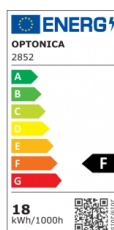

OPTONICA

Luce da Soffitto LED Allstar

Potenza **Colore della luce**

• 18W

Luce fredda

Stamps

Specifiche tecniche

Numero di catalogo	2852
Brand	Optonica
Product Code	DL18-B1
Power	18W
Energy Consumption	18 kWh/1000h
Input voltage	AC175-265V
Flux	1550 Lm
FLUX per watt	86lm/W
IP	20
Dimmable	No
Correlated Color Temperature	6000K
Light Color	Luce fredda
EAN Code	3800156628526
Energy Efficiency Label	F
Beam angle	120°
On/Off Cycles	25 000x

Instant On	0.1s
Operating Frequency	50-60 Hz
Temperature	-20°C / +40°C
Ra ≥	80
Life span	25 000 Hours
Color Code	860
Lumen maintenance at end of service life	70%
Size of product	Φ300x65 mm
Size of package	334x73.5x334 mm
Size of Box	685x360x365 mm
Items per pack	1
Items per box	10
Gross weight	0,642 kg
Net weight	0,442 kg
Warranty	2 Years