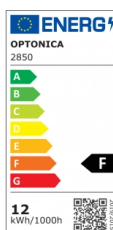

OPTONICA

Luce da Soffitto LED Allstar

Potenza **Colore della luce**

• 12W

Luce naturale

Stamps

Specifiche tecniche

Numero di catalogo	2850
Brand	Optonica
Product Code	DL12-B1
Power	12W
Energy Consumption	12 kWh/1000h
Input voltage	AC175-265V
Flux	880 lm
FLUX per watt	73lm/W
IP	20
Dimmable	No
Correlated Color Temperature	4500K
Light Color	Luce naturale
EAN Code	3800156628502
Energy Efficiency Label	F
Beam angle	120°
On/Off Cycles	25 000x

Instant On	0.1s
Operating Frequency	50-60 Hz
Temperature	-20°C / +40°C
Ra ≥	80
Life span	25 000 Hours
Color Code	845
Lumen maintenance at end of service life	70%
Size of product	Φ230x65 mm
Size of package	265x66x265 mm
Size of Box	510x510x780 mm
Items per pack	1
Items per box	20
Gross weight	0,436 kg
Net weight	0,299 kg
Warranty	2 Years