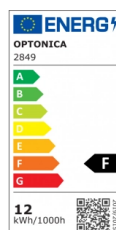

OPTONICA

Luce da Soffitto LED Allstar

Potenza **Colore della luce**

• 12W

Luce fredda

Stamps

Specifiche tecniche

Numero di catalogo	2849
Brand	Optonica
Product Code	DL12-B1
Power	12W
Energy Consumption	12 kWh/1000h
Input voltage	AC175-265V
Flux	880 lm
FLUX per watt	73lm/W
IP	20
Dimmable	No
Correlated Color Temperature	6000K
Light Color	Luce fredda
EAN Code	3800156628496
Energy Efficiency Label	F
Beam angle	120°
On/Off Cycles	25 000x

Instant On	0.1s
Operating Frequency	50-60 Hz
Temperature	-20°C / +40°C
Ra ≥	80
Life span	25 000 Hours
Color Code	860
Lumen maintenance at end of service life	70%
Size of product	Φ230x65 mm
Size of package	265x66x265 mm
Size of Box	510x510x780 mm
Items per pack	1
Items per box	20
Gross weight	0,436 kg
Net weight	0,299 kg
Warranty	2 Years