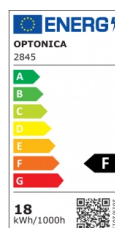

OPTONICA

Luce da Soffitto LED

Potenza **Colore della luce**

• 18W

Luce calda

Stamps

Specifiche tecniche

Numero di catalogo	2845
Brand	Optonica
Product Code	DL18-B1
Power	18W
Energy Consumption	18 kWh/1000h
Input voltage	AC175-265V
Flux	1550 Lm
FLUX per watt	86lm/W
IP	20
Dimmable	No
Correlated Color Temperature	3000K
Light Color	Luce calda
EAN Code	3800156628458
Energy Efficiency Label	F
Beam angle	120°
On/Off Cycles	25 000x
Instant On	0.1s
Operating Frequency	50-60 Hz

Temperature	-20°C / +40°C
Ra ≥	80
Life span	25 000 Hours
Color Code	828
Lumen maintenance at end of service life	70%
Size of product	Φ300x65 mm
Size of package	334x73.5x334 mm
Size of Box	510x510x780 mm
Items per pack	1
Items per box	20
Gross weight	0,642 kg
Net weight	0,442 kg
Warranty	2 Years