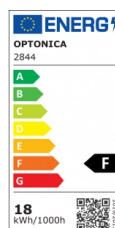

OPTONICA

Luce da Soffitto LED

Potenza **Colore della luce**

• 18W

Luce naturale

Stamps

Specifiche tecniche

Numero di catalogo	2844
Brand	Optonica
Product Code	DL18-B1
Power	18W
Energy Consumption	18 kWh/1000h
Input voltage	AC175-265V
Flux	1550 Lm
FLUX per watt	86lm/W
IP	20
Dimmable	No
Correlated Color Temperature	4500K
Light Color	Luce naturale
EAN Code	3800156628441
Energy Efficiency Label	F
Beam angle	120°
On/Off Cycles	25 000x
Instant On	0.1s
Operating Frequency	50-60 Hz

Temperature	-20°C / +40°C
Ra ≥	80
Life span	25 000 Hours
Color Code	845
Lumen maintenance at end of service life	70%
Size of product	Φ300x65 mm
Size of package	334x73.5x334 mm
Size of Box	510x510x780 mm
Items per pack	1
Items per box	20
Gross weight	0,642 kg
Net weight	0,442 kg
Warranty	2 Years