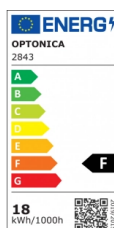

OPTONICA

Luce da Soffitto LED

Potenza **Colore della luce**

• 18W

Luce fredda

Stamps

Specifiche tecniche

Numero di catalogo	2843
Brand	Optonica
Product Code	DL18-B1
Power	18W
Energy Consumption	18 kWh/1000h
Input voltage	AC175-265V
Flux	1550 Lm
FLUX per watt	86lm/W
IP	20
Dimmable	No
Correlated Color Temperature	6000K
Light Color	Luce fredda
EAN Code	3800156628434
Energy Efficiency Label	F
Beam angle	120°
On/Off Cycles	25 000x
Instant On	0.1s
Operating Frequency	50-60 Hz

Temperature	-20°C / +40°C
Ra ≥	80
Life span	25 000 Hours
Color Code	860
Lumen maintenance at end of service life	70%
Size of product	Φ300x65 mm
Size of package	334x73.5x334 mm
Size of Box	510x510x780 mm
Items per pack	1
Items per box	20
Gross weight	0,642 kg
Net weight	0,442 kg
Warranty	2 Years