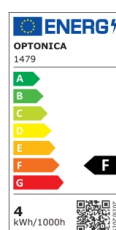

OPTONICA

Lampadina a filamento LED G45 E14

Potenza **Colore della luce**

• 4W

Luce calda

Stamps

Specifiche tecniche

Numero di catalogo	1479
Brand	Optonica
Product Code	SP4-A4
Socket	E14
Power	4W
Energy Consumption	4 kWh/1000h
Input voltage	AC175-265V
Flux	400 lm
FLUX per watt	100lm/W
IP	20
Dimmable	No
Correlated Color Temperature	2700K
Light Color	Luce calda
Wattage Equivalent	32W
EAN Code	3800156614796
Energy Efficiency Label	F

Beam angle	300°
Power Factor	0.5
Power LED	4W
On/Off Cycles	25 000x
Instant On	0.2s
Material	Glass
Operating Frequency	50-60 Hz
Temperature	-20°C / +40°C
Ra ≥	80
Life span	25 000 Hours
Color Code	827
Lumen maintenance at end of service life	70%
Size of product	45x78 mm
Size of package	85x50x50 mm
Size of Box	555x275x200 mm
Items per pack	1
Items per box	100
Candela	34 cd