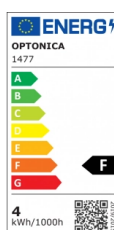

OPTONICA

Lampadina a filamento LED G45 E14

Potenza **Colore della luce**

• 4W

Luce fredda

Stamps

Specifiche tecniche

Numero di catalogo	1477
Brand	Optonica
Product Code	SP4-A4
Socket	E14
Power	4W
Energy Consumption	4 kWh/1000h
Input voltage	AC175-265V
Flux	400 lm
FLUX per watt	100lm/W
IP	20
Dimmable	No
Correlated Color Temperature	6000K
Light Color	Luce fredda
Wattage Equivalent	32W
EAN Code	3800156614772
Energy Efficiency Label	F

Beam angle	300°
Power Factor	0.5
Power LED	4W
On/Off Cycles	25 000x
Instant On	0.2s
Material	Glass
Operating Frequency	50-60 Hz
Temperature	-20°C / +40°C
Ra ≥	80
Life span	25 000 Hours
Color Code	860
Lumen maintenance at end of service life	70%
Size of product	45x78 mm
Size of package	85x50x50 mm
Size of Box	555x275x200 mm
Items per pack	1
Items per box	100
Candela	34 cd