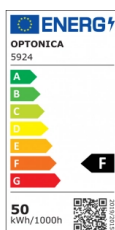

OPTONICA

Proiettore LED SMD Nero Linea Città

Potenza **Colore della luce**

• 50W

Luce fredda

Stamps

Specifiche tecniche

Numero di catalogo	5924
Brand	Optonica
Product Code	FL50-B1
Power	50W
Energy Consumption	50 kWh/1000h
Input voltage	AC220-265V
Flux	4000 lm
FLUX per watt	80 lm/W
IP	65
Correlated Color Temperature	6000K
Light Color	Luce fredda
Wattage Equivalent	267W
EAN Code	3800156659247
Energy Efficiency Label	F
Beam angle	120°
On/Off Cycles	100 000x

Instant On	0.1s
Operating Frequency	50-60 Hz
Temperature	-20°C / +40°C
Ra ≥	80
Life span	25 000 Hours
Color Code	860
Lumen maintenance at end of service life	70%
Size of product	217x185x26 mm
Size of package	222X31X188 mm
Items per pack	1
Items per box	20
Material	Aluminium
Gross weight	0,650 kg
Net weight	0,588 kg
Warranty	2 Years