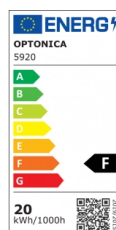

OPTONICA

Proiettore LED SMD Nero Linea Città

Potenza **Colore della luce**

• 20W

Luce calda

Stamps

Specifiche tecniche

| | |
|-------------------------------------|---------------|
| Numero di catalogo | 5920 |
| Brand | Optonica |
| Product Code | FL20-B1 |
| Power | 20W |
| Energy Consumption | 20 kWh/1000h |
| Input voltage | AC220-265V |
| Flux | 1600 lm |
| FLUX per watt | 80 lm/W |
| IP | 65 |
| Correlated Color Temperature | 2700K |
| Light Color | Luce calda |
| Wattage Equivalent | 107W |
| EAN Code | 3800156659209 |
| Energy Efficiency Label | F |
| Beam angle | 120° |
| On/Off Cycles | 100 000x |

| | |
|---|---------------|
| Instant On | 0.1s |
| Operating Frequency | 50-60 Hz |
| Temperature | -20°C / +40°C |
| Ra ≥ | 80 |
| Life span | 25 000 Hours |
| Color Code | 826 |
| Lumen maintenance at end of service life | 70% |
| Size of product | 142x130x24 mm |
| Size of package | 148X30X135 mm |
| Items per pack | 1 |
| Items per box | 40 |
| Material | Aluminium |
| Gross weight | 0,298 kg |
| Net weight | 0,261 kg |
| Warranty | 2 Years |