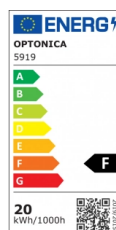

OPTONICA

Proiettore LED SMD Nero Linea Città

Potenza **Colore della luce**

• 20W

Luce naturale

Stamps

Specifiche tecniche

Numero di catalogo	5919
Brand	Optonica
Product Code	FL20-B1
Power	20W
Energy Consumption	20 kWh/1000h
Input voltage	AC220-265V
Flux	1600 lm
FLUX per watt	80 lm/W
IP	65
Correlated Color Temperature	4500K
Light Color	Luce naturale
Wattage Equivalent	107W
EAN Code	3800156659193
Energy Efficiency Label	F
Beam angle	120°
On/Off Cycles	100 000x

Instant On	0.1s
Operating Frequency	50-60 Hz
Temperature	-20°C / +40°C
Ra ≥	80
Life span	25 000 Hours
Color Code	845
Lumen maintenance at end of service life	70%
Size of product	142x130x24 mm
Size of package	148X30X135 mm
Items per pack	1
Items per box	40
Material	Aluminium
Gross weight	0,298 kg
Net weight	0,261 kg
Warranty	2 Years