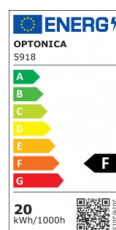

OPTONICA

Proiettore LED SMD Nero Linea Città

Potenza **Colore della luce**

• 20W

Luce fredda

Stamps

Specifiche tecniche

Numero di catalogo	5918
Brand	Optonica
Product Code	FL20-B1
Power	20W
Energy Consumption	20 kWh/1000h
Input voltage	AC220-265V
Flux	1600 lm
FLUX per watt	80 lm/W
IP	65
Correlated Color Temperature	6000K
Light Color	Luce fredda
Wattage Equivalent	107W
EAN Code	3800156659186
Energy Efficiency Label	F
Beam angle	120°
On/Off Cycles	100 000x

Instant On	0.1s
Operating Frequency	50-60 Hz
Temperature	-20°C / +40°C
Ra ≥	80
Life span	25 000 Hours
Color Code	860
Lumen maintenance at end of service life	70%
Size of product	142x130x24 mm
Size of package	148X30X135 mm
Items per pack	1
Items per box	40
Material	Aluminium
Gross weight	0,298 kg
Net weight	0,261 kg
Warranty	2 Years