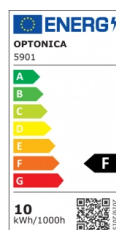

OPTONICA

Proiettore LED SMD Bianco Linea Città

Potenza **Colore della luce**

• 10W

Luce naturale

Stamps

Specifiche tecniche

Numero di catalogo	5901
Brand	Optonica
Product Code	FL10-B1
Power	10W
Energy Consumption	10 kWh/1000h
Input voltage	AC220-265V
Flux	800lm
FLUX per watt	80 lm/W
IP	65
Correlated Color Temperature	4500K
Light Color	Luce naturale
Wattage Equivalent	53W
EAN Code	3800156659018
Energy Efficiency Label	F
Beam angle	120°
On/Off Cycles	100 000x

Instant On	0.1s
Material	Aluminium
Operating Frequency	50-60 Hz
Temperature	-20°C / +40°C
Ra ≥	80
Life span	25 000 Hours
Color Code	845
Lumen maintenance at end of service life	70%
Size of product	108x100x24 mm
Size of package	113x305x34 mm
Items per pack	1
Items per box	60
Gross weight	0,200 kg
Net weight	0,173 kg
Warranty	2 Years