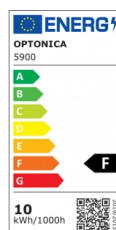

OPTONICA

Proiettore LED SMD Bianco Linea Città

Potenza **Colore della luce**

• 10W

Luce fredda

Stamps

Specifiche tecniche

Numero di catalogo	5900
Brand	Optonica
Product Code	FL10-B1
Power	10W
Energy Consumption	10 kWh/1000h
Input voltage	AC220-265V
Flux	800lm
FLUX per watt	80 lm/W
IP	65
Correlated Color Temperature	6000K
Light Color	Luce fredda
Wattage Equivalent	53W
EAN Code	3800156659001
Energy Efficiency Label	F
Beam angle	120°
On/Off Cycles	100 000x

Instant On	0.1s
Material	Aluminium
Operating Frequency	50-60 Hz
Temperature	-20°C / +40°C
Ra ≥	80
Life span	25 000 Hours
Color Code	860
Lumen maintenance at end of service life	70%
Size of product	108x100x24 mm
Size of package	113x105x34 mm
Items per pack	1
Items per box	60
Gross weight	0,200 kg
Net weight	0,173 kg
Warranty	2 Years