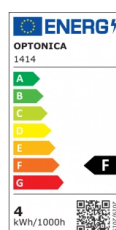

OPTONICA

Candela LED Twist Tip C35 E14 4W Filamento

Potenza **Colore della luce**

• 4W

Luce calda

Stamps

Specifiche tecniche

Numero di catalogo	1414
Brand	Optonica
Product Code	SP4-A4
Socket	E14
Power	4W
Energy Consumption	4 kWh/1000h
Input voltage	AC220-240V
Flux	400 lm
FLUX per watt	100lm/W
IP	20
Correlated Color Temperature	2700K
Light Color	Luce calda
Wattage Equivalent	27W
EAN Code	3800156614147
Energy Efficiency Label	F
Beam angle	300°

On/Off Cycles	25 000x
Instant On	0.1s
Material	Glass
Temperature	-20°C / +40°C
Ra ≥	80
Life span	25 000 Hours
Color Code	828
Lumen maintenance at end of service life	70%
Size of product	35x120 mm
Size of package	35x130 mm
Items per pack	1
Items per box	100
Frequency	50/60Hz
Gross weight	0,020 kg
Net weight	0,010 kg
Warranty	2 Years